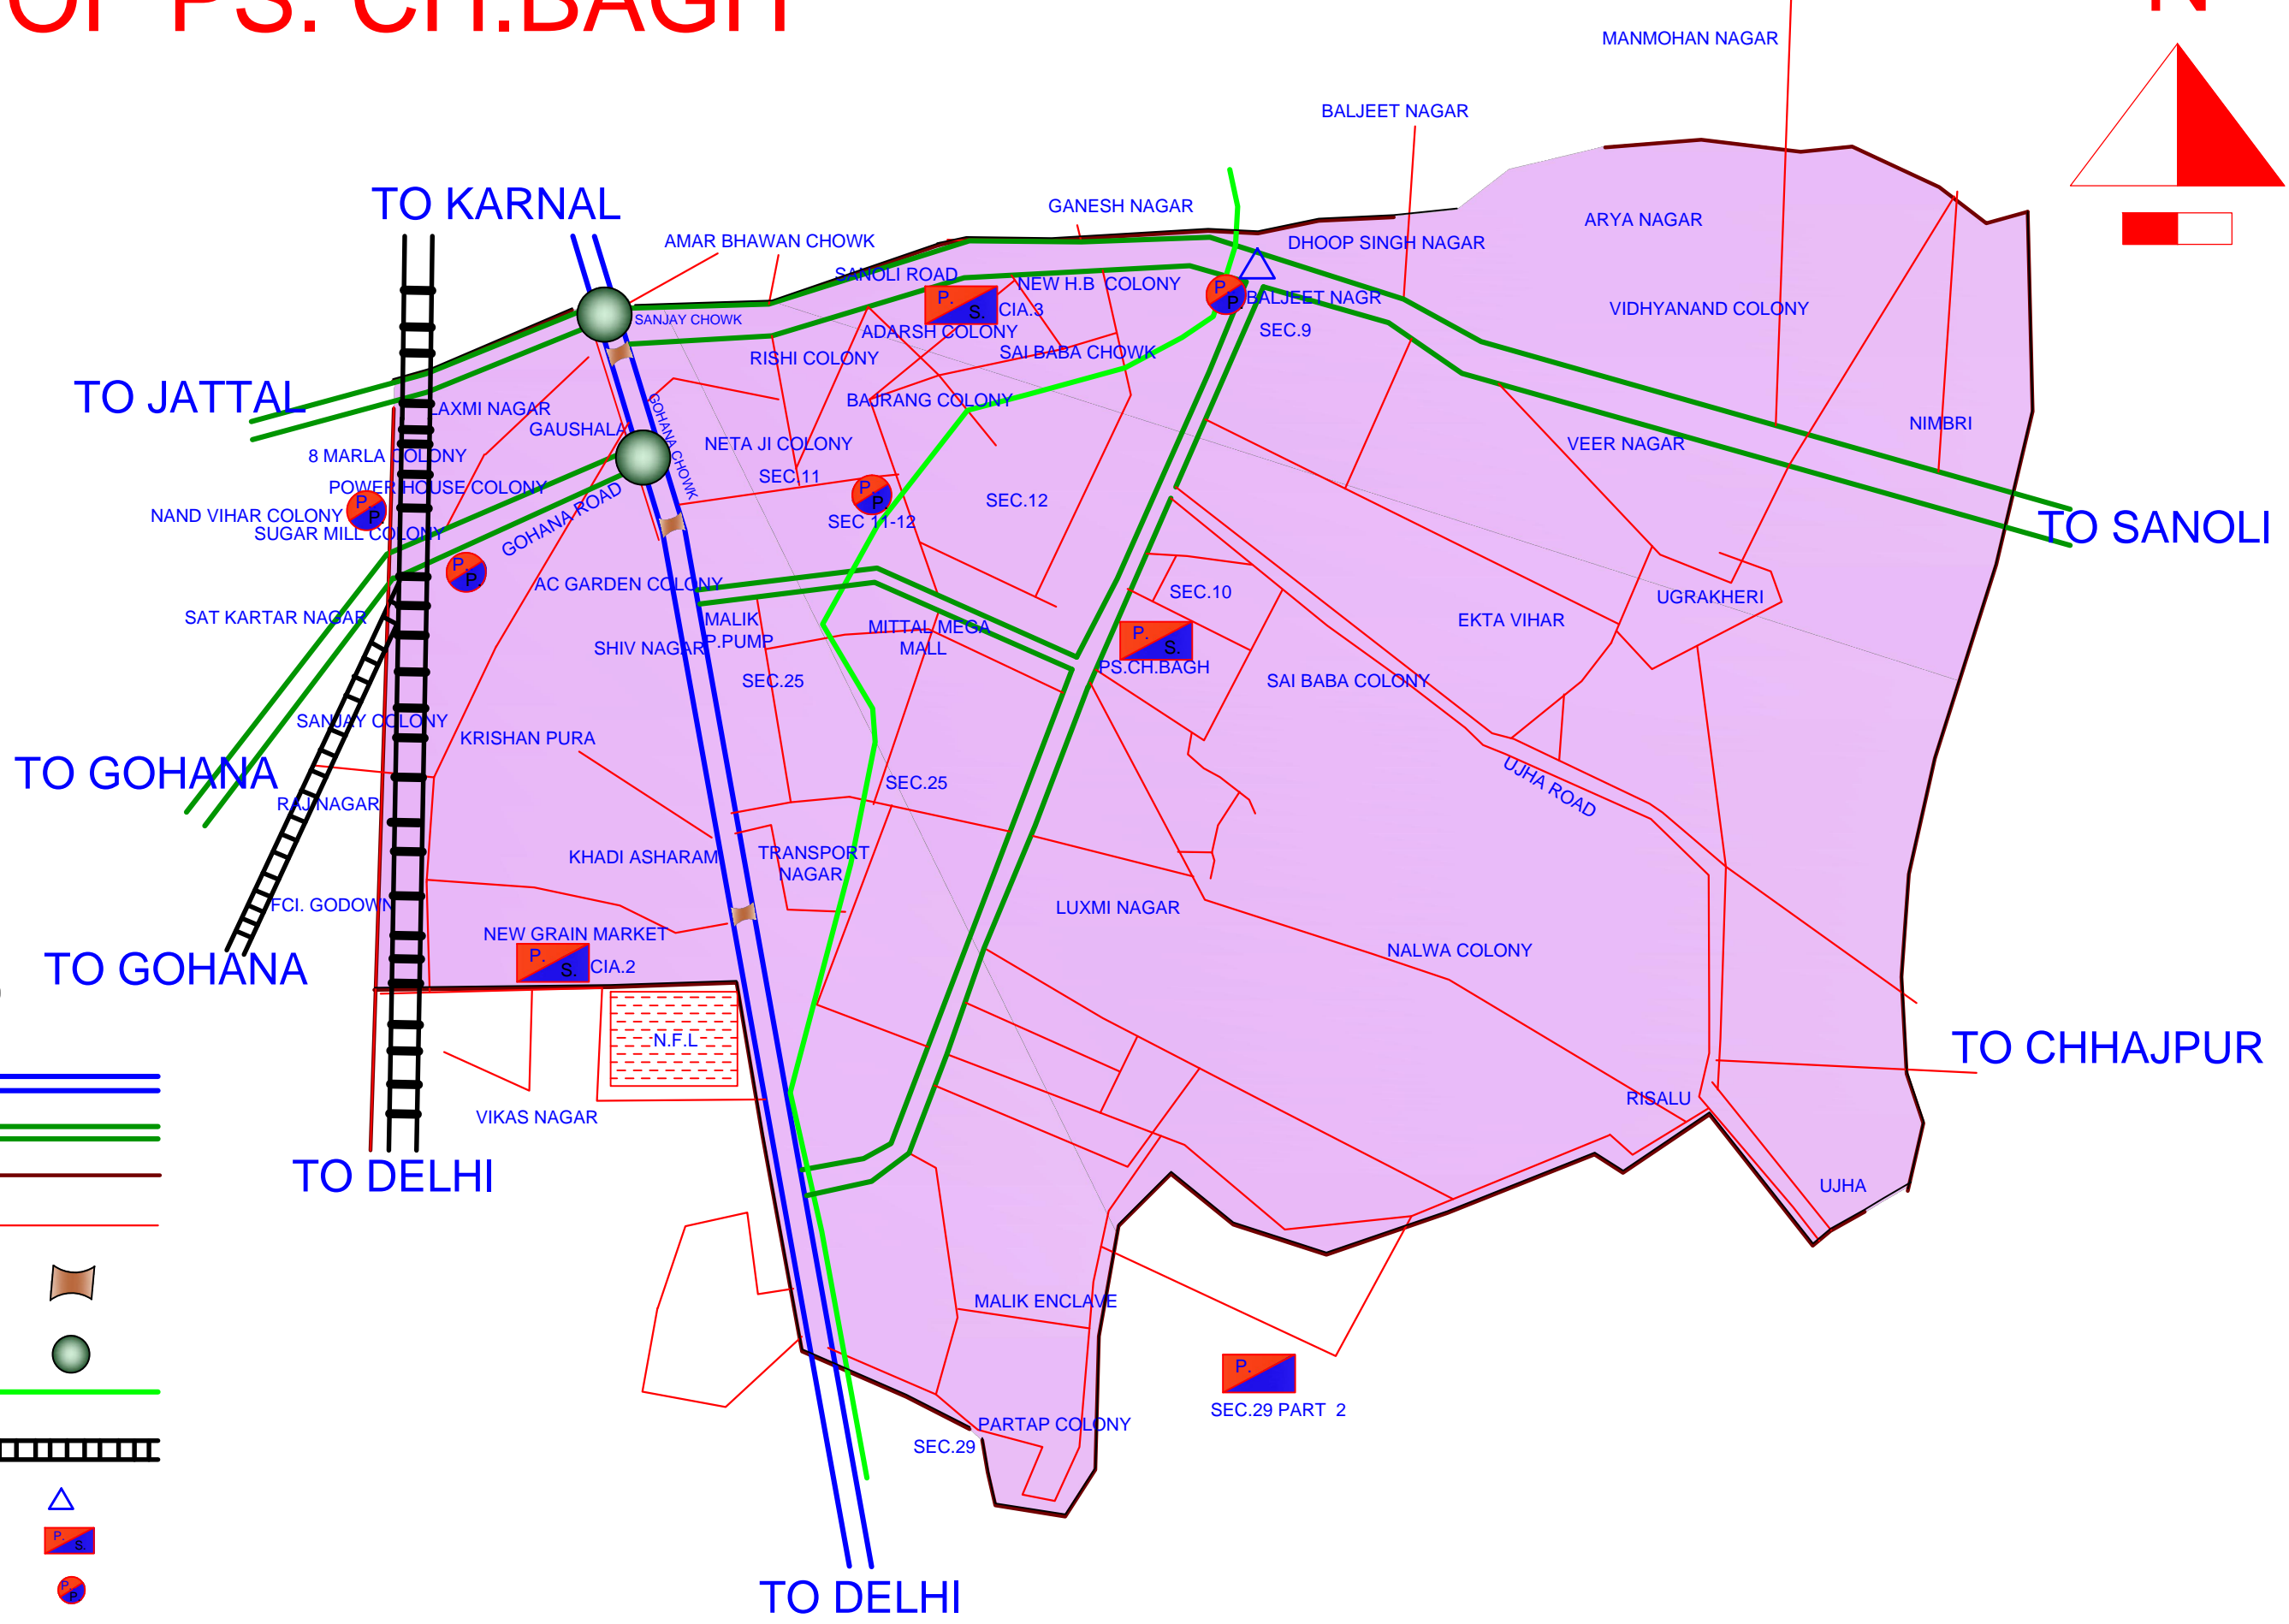

MAP OF PS. CH.BAGH

LEGEND

- NATIONAL HIGHWAY 
- DISTRICT ROAD 
- PS. BOUNDARY 
- LINK ROAD 
- G.T. ROAD CUT 
- CHOWK 
- DRAIN 
- RAILWAY LINE 
- POLICE NAKA 
- POLICE STATION 
- POLICE POST 